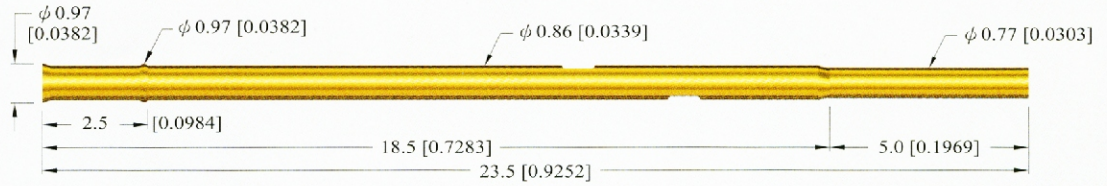

## HR-02V[W]

Receptacle with Terminal Wire

L=700mm

## HR-02W[W]

Receptacle with Terminal Wire

L=700mm