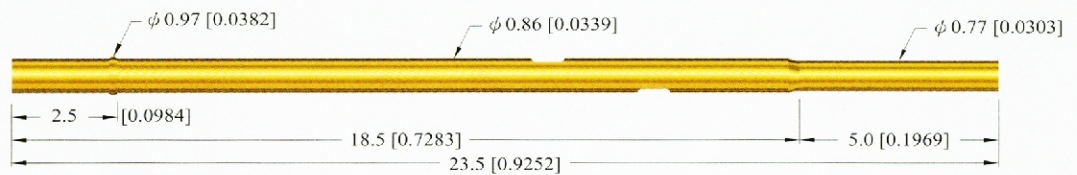

HR-02WC

HR-02W[W]