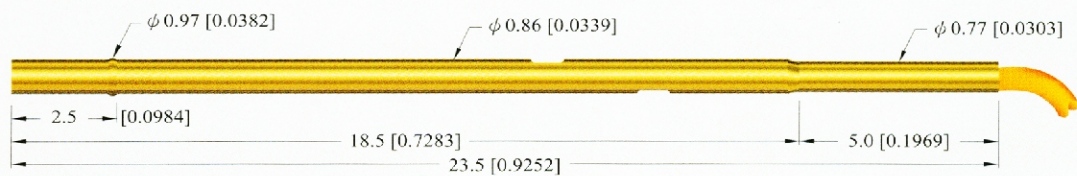

Receptacle with Terminal Wire

L=700mm