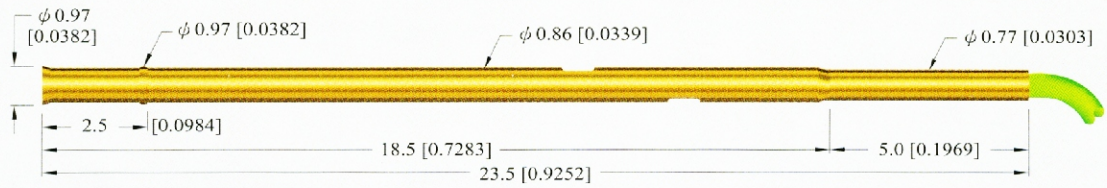

## HR-02V[W]

Receptacle with Terminal Wire

L=700mm

## HR-02W[W]

Receptacle with Terminal Wire

L=700mm